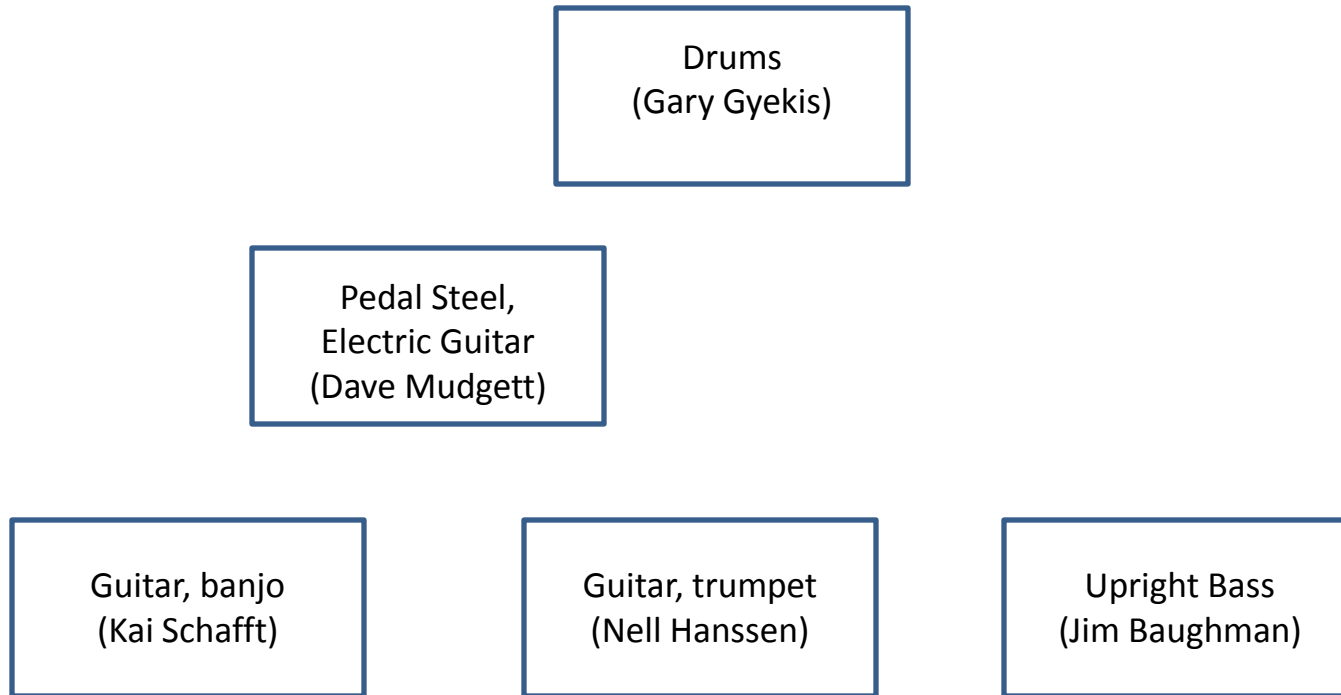

Chicken Tractor Deluxe Stage Plot

Notes: We require 3 vocal mikes across the front. Drummer typically has a vocal mike. Kai uses a guitar amp for banjo & guitar which can be miked to go through the PA. Dave also plays through an amp which can be miked to go through the PA. Nell runs her guitar signal directly into the PA. Jim can use an existing backline or, if necessary, bring along a bass amp. Chicken Tractor plays as a 4-piece, minus Dave Mudgett, and as a 3-piece, minus drums. Contact at chickentractor@gmail.com, or 814 349-8944.