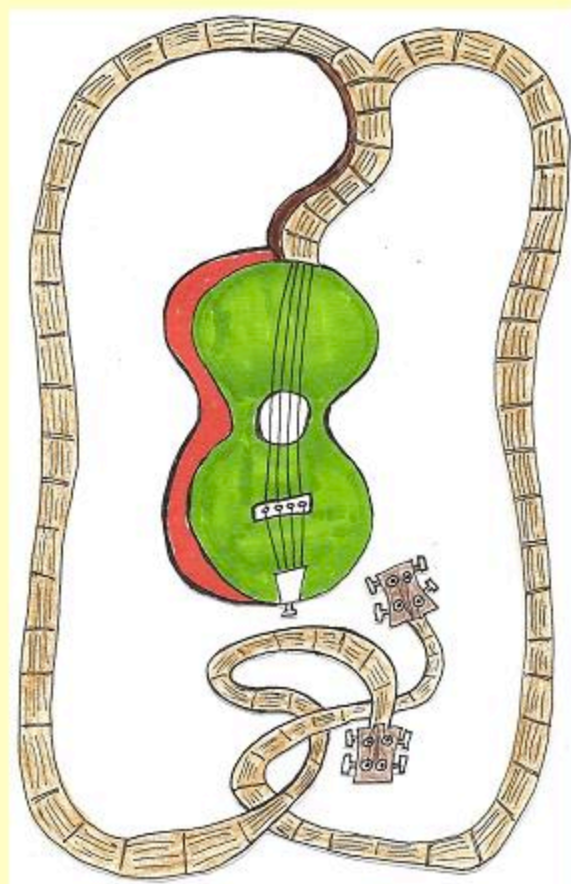

The Chicken Tractor Deluxe

Who We Are: *The Chicken Tractor* is an old time Country and Americana band based in Central Pennsylvania. We are: Jimmy James Baughman (upright bass, vocals), Nell Hanssen (guitar, trumpet, vocals), Kai Schafft (vocals, clawhammer banjo, and guitar), Gary Gyekis (drums), and assorted others, as we desire, including frequent appearances by Dr. Dave Mudgett on the pedal steel and electric guitar.

What We Play: The Chicken Tractor plays American Rural Music. We draw our roots from old 78 rpm records, rural church music, mountain murder ballads, classic country and honky tonk, string band and old time music, all run through the cosmic filter of predecessors and inspirants from the known and unknown canons of American rural country and vernacular music.

Recordings: In 2011 we released our second cd, *Nightclub Jacks and Undertakers*, which country music fan blog Family Reunion Country named album of the week. Turnstiled and Junkpiled wrote about *Nightclub Jacks*, "Chicken Tractor Deluxe has a wide variety of vocal styling and country-based influence. The brass tinged, "When That Great Ship Went Down" is straight up Levon Helm while "The Cuckoo" sounds like it could have come from a Steve Earle, Del McCoury session."